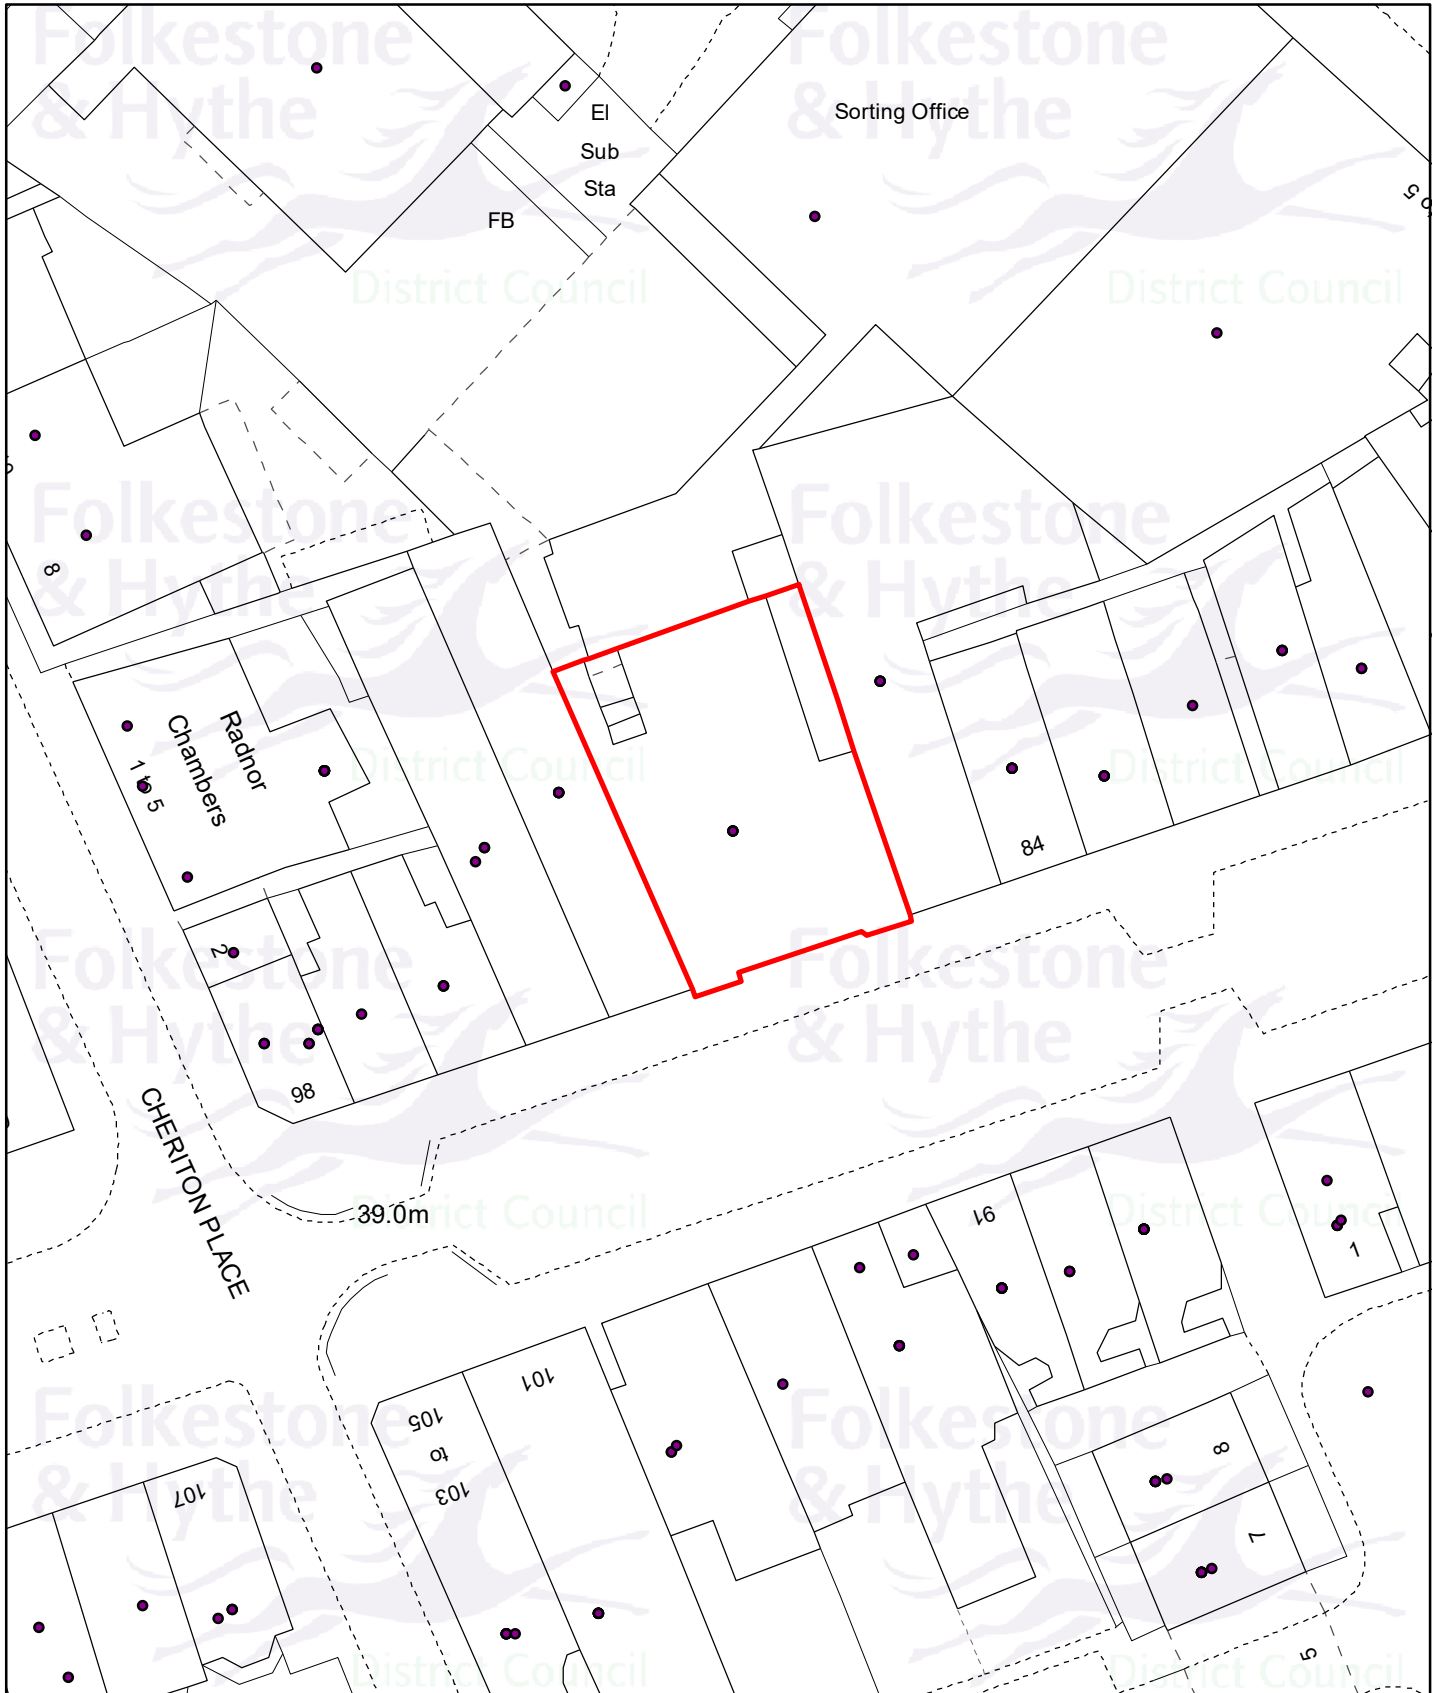

22/0855/FH - 88 Sandgate Road, Folkestone, Kent, CT20 2AA

Planning Application:
22/0855/FH

Drawn date:
06 Mar 2024

Drawn by:
Carrie Stacey

Drawing ref:
2235/COP/TG

Llywelyn Lloyd
Chief Planning Officer

Contains Ordnance Survey data
© Crown copyright and database right
Folkestone & Hythe District Council AC0000821403 - 2024

Drawn at 1:500 on A4